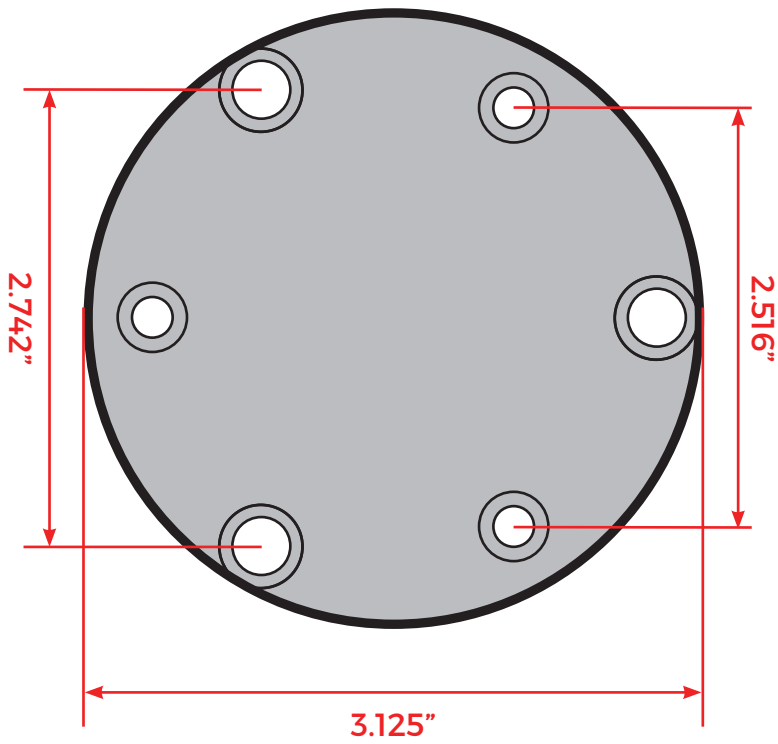

QUALITY MARINE
EQUIPMENT SINCE 1981

MAX PROP
AUTOMATIC FEATHERING PROPELLERS

ZINC IDENTIFICATION SHEET

63-ZIN

M4 x 0.7 x 20mm

M5 x 0.8 x 20mm

70-ZIN

M4 x 0.7 x 20mm

M5 x 0.8 x 20mm

83-ZIN

M5 x 0.8 x 30mm

M6 x 1 x 25mm

63-ZIN-2B

M4 x 0.7 x 25mm

01-040616