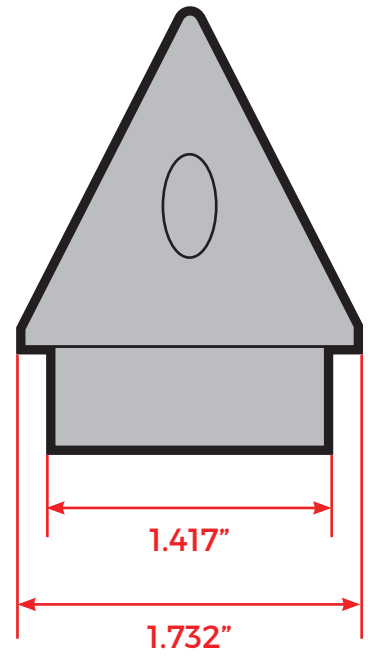

QUALITY MARINE
EQUIPMENT SINCE 1981

MAX PROP
AUTOMATIC FEATHERING PROPELLERS

ZINC IDENTIFICATION SHEET

63-ZIN

M4 x 0.7 x 20mm

M5 x 0.8 x 20mm

70-ZIN

M4 x 0.7 x 20mm

M5 x 0.8 x 20mm

83-ZIN

M5 x 0.8 x 30mm

M6 x 1 x 25mm

63-ZIN-2B

M4 x 0.7 x 25mm

01-040616