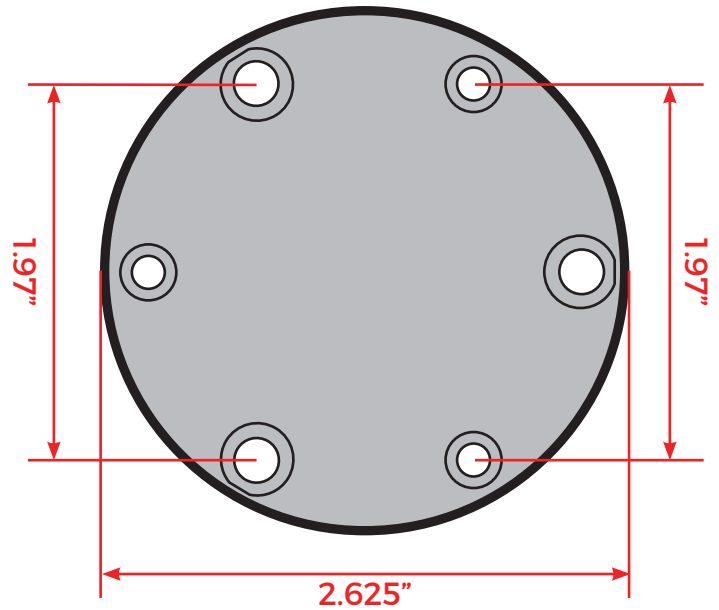

QUALITY MARINE
EQUIPMENT SINCE 1981

MAX PROP
AUTOMATIC FEATHERING PROPELLERS

ZINC IDENTIFICATION SHEET

63-ZIN

M4 x 0.7 x 20mm

M5 x 0.8 x 20mm

70-ZIN

M4 x 0.7 x 20mm

M5 x 0.8 x 20mm

83-ZIN

M5 x 0.8 x 30mm

M6 x 1 x 25mm

63-ZIN-2B

M4 x 0.7 x 25mm

01-040616