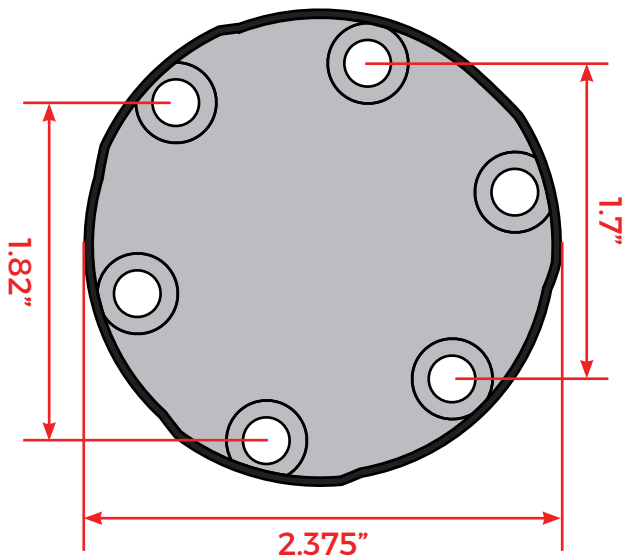

QUALITY MARINE
EQUIPMENT SINCE 1981

MAX PROP
AUTOMATIC FEATHERING PROPELLERS

ZINC IDENTIFICATION SHEET

63-ZIN

M4 x 0.7 x 20mm

M5 x 0.8 x 20mm

70-ZIN

M4 x 0.7 x 20mm

M5 x 0.8 x 20mm

83-ZIN

M5 x 0.8 x 30mm

M6 x 1 x 25mm

63-ZIN-2B

M4 x 0.7 x 25mm

01-040616